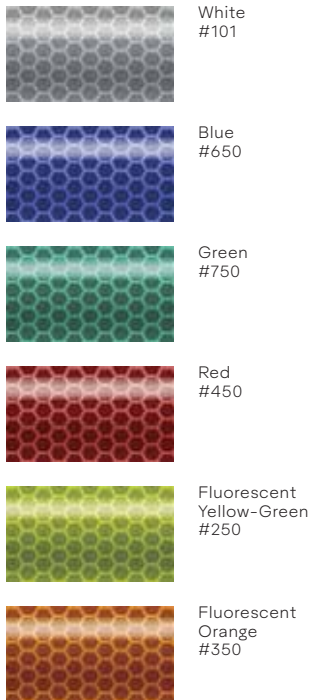

High Visibility Reflective Films

VisiFlex™ V8000™ Series Prismatic Reflective Vinyl